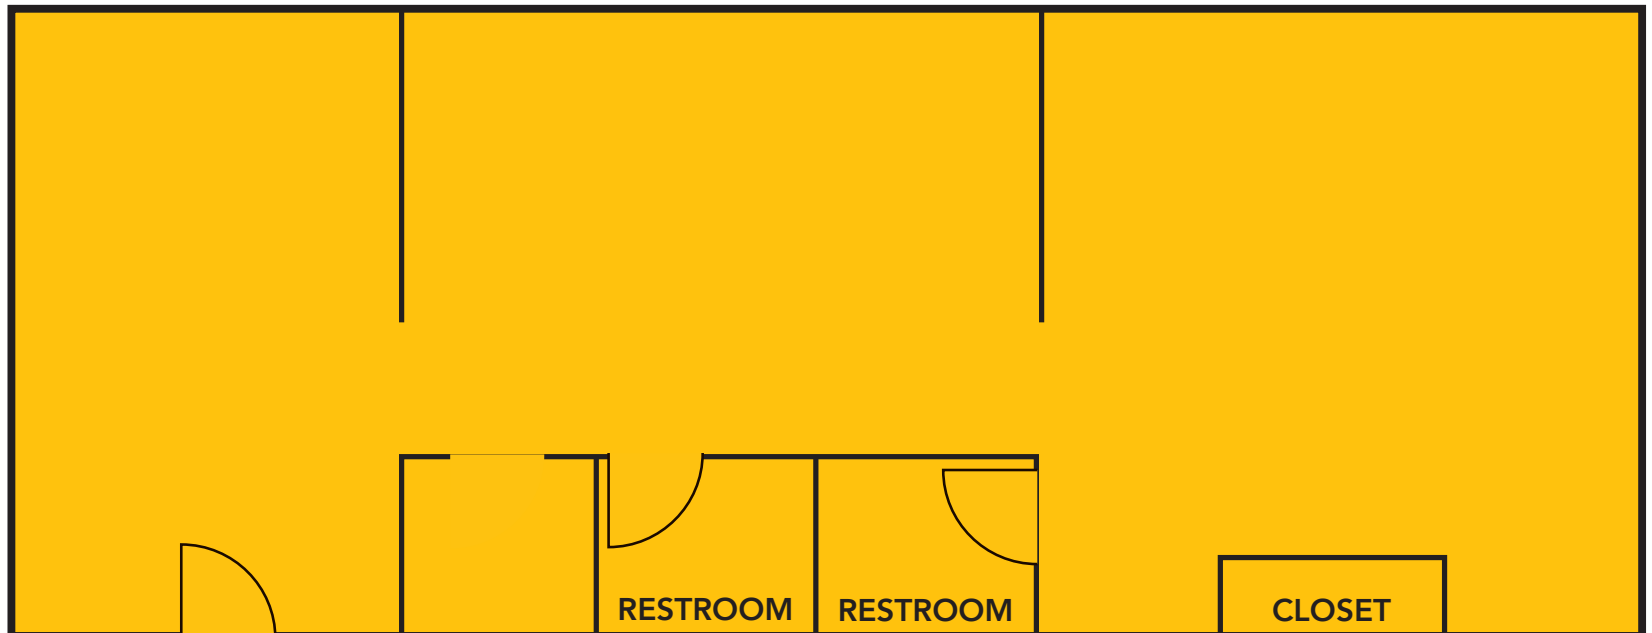

Licensed in the
State of Oregon.

Suite A-100

1,040 SQUARE FEET

Location

895 Country Club Road
Eugene, Oregon 97401

Evans
Elder
Brown &
Seubert

COMMERCIAL REAL ESTATE

CONTACT