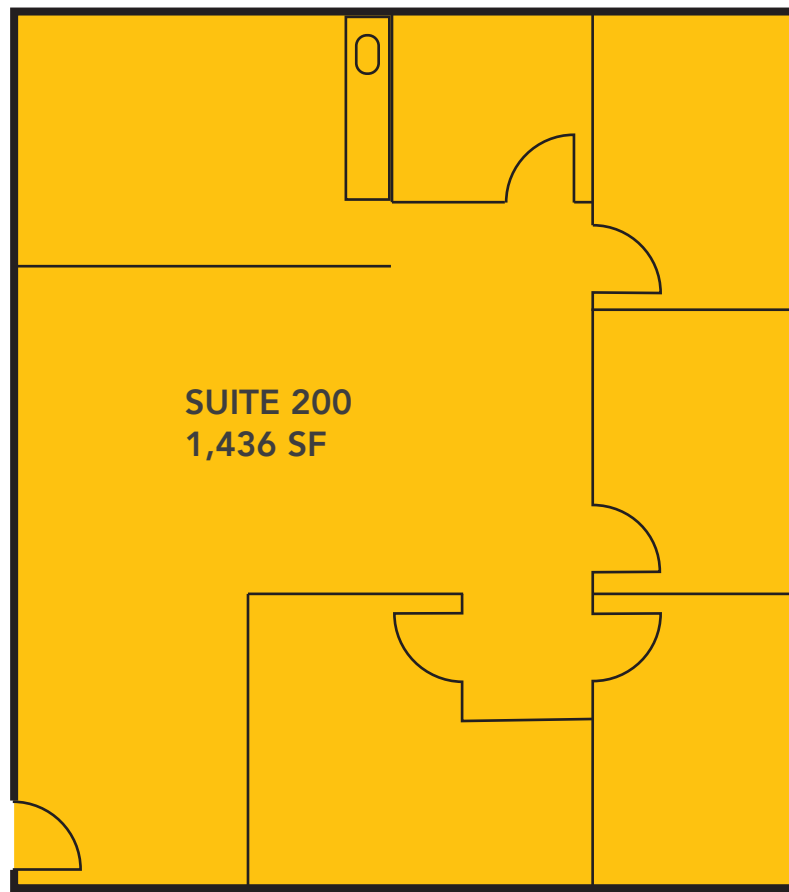

## SUITE 200:

- 1,436 square feet
- Four (4) offices
- Reception
- Backroom/open space
- \$1.80 per square foot, full service

**Evans  
Elder  
Brown &  
Seubert**

COMMERCIAL REAL ESTATE

**Ashley Hope Wells**  
ashley@eebcre.com

## Suite 200

APPROX. 1,436 SQUARE FEET