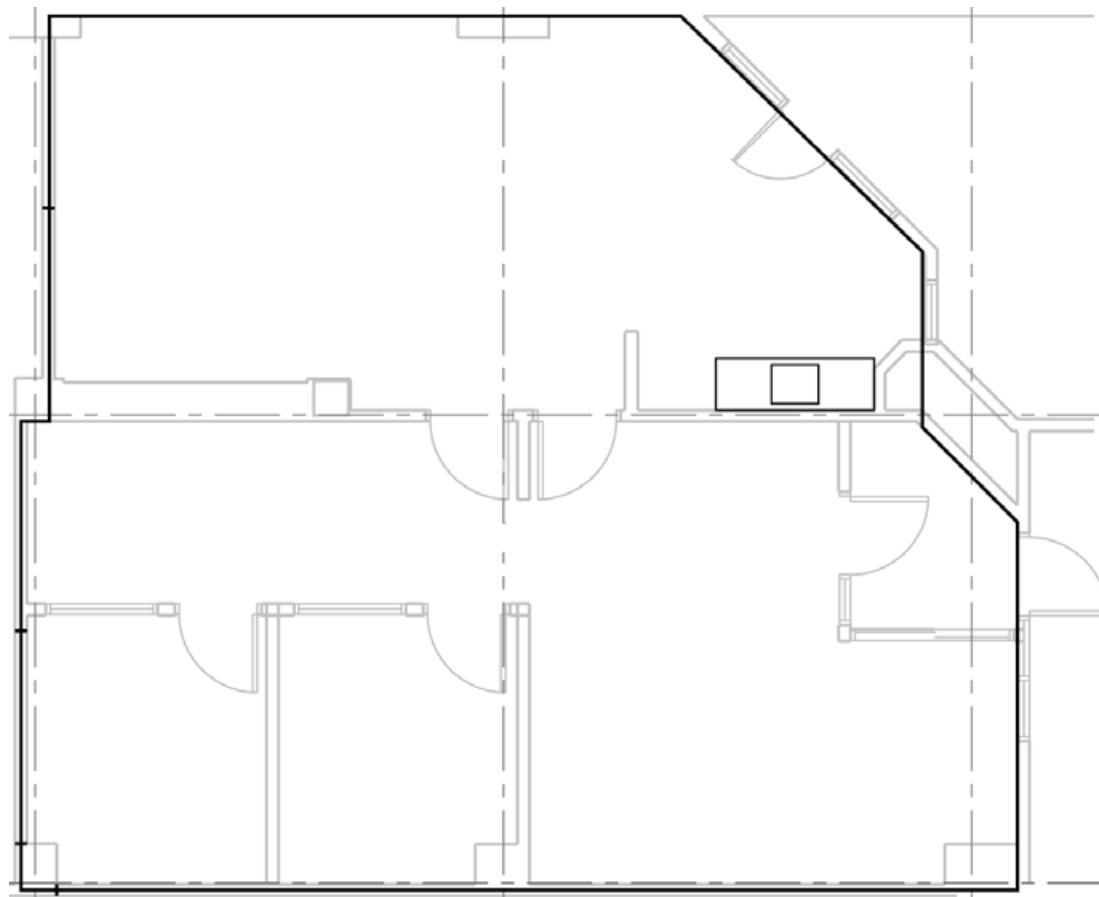

Ashley Hope Elder
ashley@eebcre.com

(541) 345-4860

Licensed in the State of Oregon

Parkview Place Building

Prime Downtown Offices

- Prime downtown location at Oak & Broadway Streets
- 1,326 rentable square feet in the Garden Level
 - \$1.00 per square foot fully serviced

Garden Level

Garden Level

- 1,326 rentable square feet
- Two private offices
- Large conference room
- Kitchenette

Location