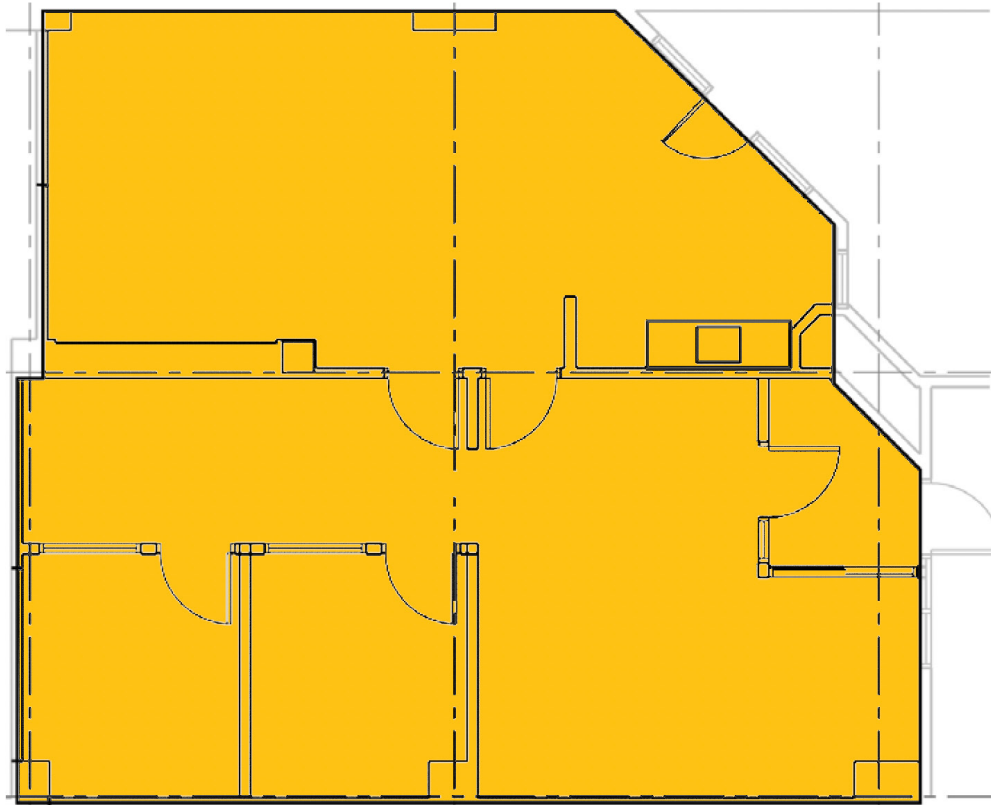

Garden Level Floor Plan

101 East Broadway
Eugene OR 97401

Evans
Elder
Brown &
Seubert

COMMERCIAL REAL ESTATE

CONTACT

**Jeff
Elder**

jeff@eebcre.com

**Ashley
Hope
Elder**

ashley@eebcre.com

541.345.4860

101 East Broadway
Suite #101
Eugene, OR 97401

Licensed in the
State of Oregon.

Downtown Offices

1,326 RSF

- Two private offices
- Large conference room
- Kitchenette